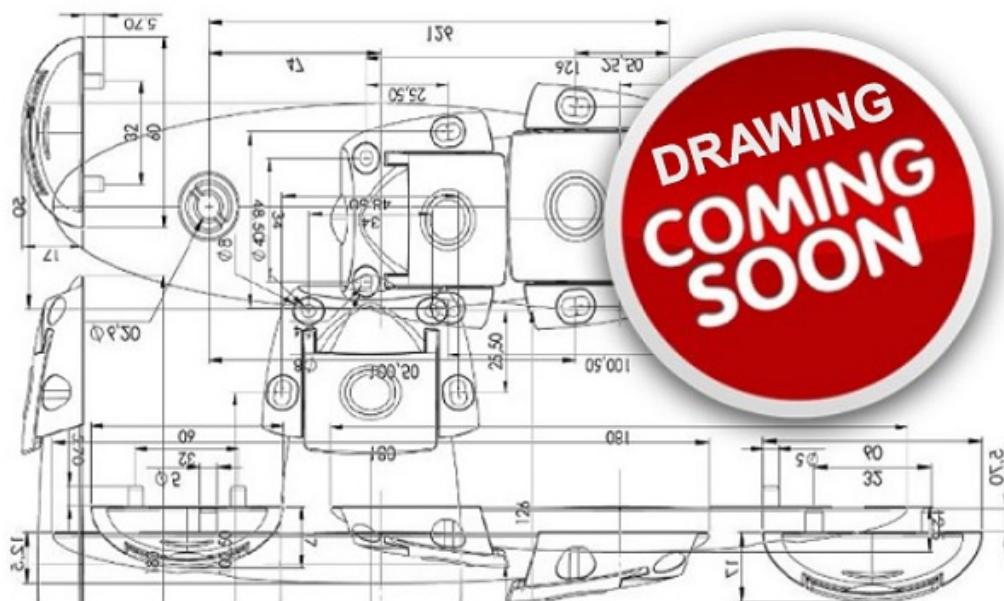

PRODUCT SHEET

Description:

Grub Screw F/KD System-S, Heavy Duty, M10x8.5mm, Steel BRZ

Item number:

11.03.460-0

Units	Box	Carton	HS Code	Barcode
Pcs.	1000	5000	7318149199	 5704866011914

SISO A/S

Mileparken 11
DK-2740 Skovlunde
Denmark
VAT: DK 24786013